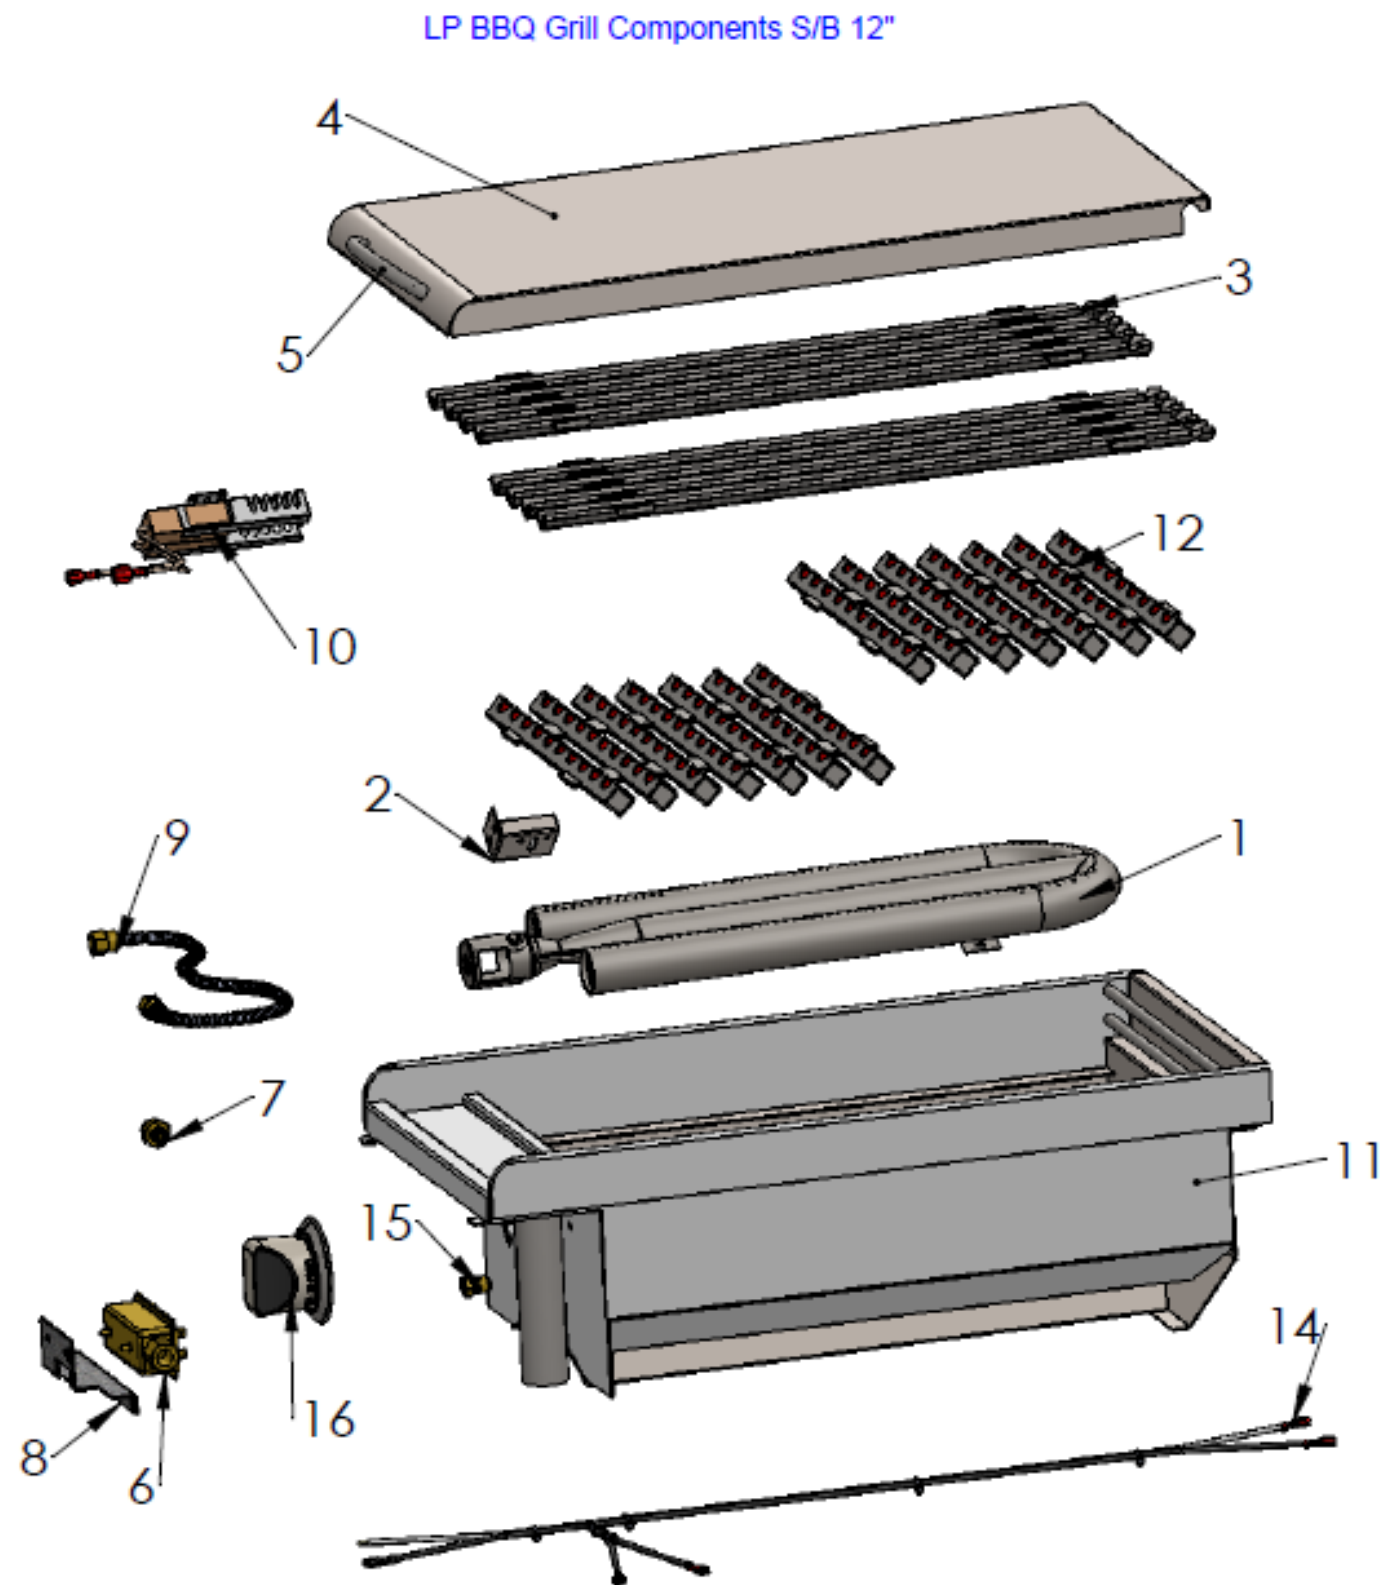

20977-01
LP BBQ Grill Components S/B 12" Wide

Item#	Part#	Description
1	82325-01	Res. Grill & Griddle U Burner
2	20218	Grill Igniter Brkt
3	82323-03	Racks, Broiler 4 Finger SS Res.
4	20221-02	Broiler Cover
5	81009-01	Handle S/S
6	82104-01	Single Thermal Gas Valve Residential
7	82150	Valve Fitting Adapter
8	20083	Grill & Griddle Thermal Valve Holder
9	86010-02	16" SS Flex Tube, 1/4 flare e
10	82401-01	Res. Hot Surface Igniter Griddle
11	PS-GB-36	Precision Series Grill Box W/A 36" 48" 60"
12	10758-04	Ceramic & S/Steel Culinarian Radiant
13	20678-08	Burner Ports Protector
14	82015-07	Harness For Broiler
15	82101-56	Orifice #56
16	20983-02	Grill Black Knob Assy